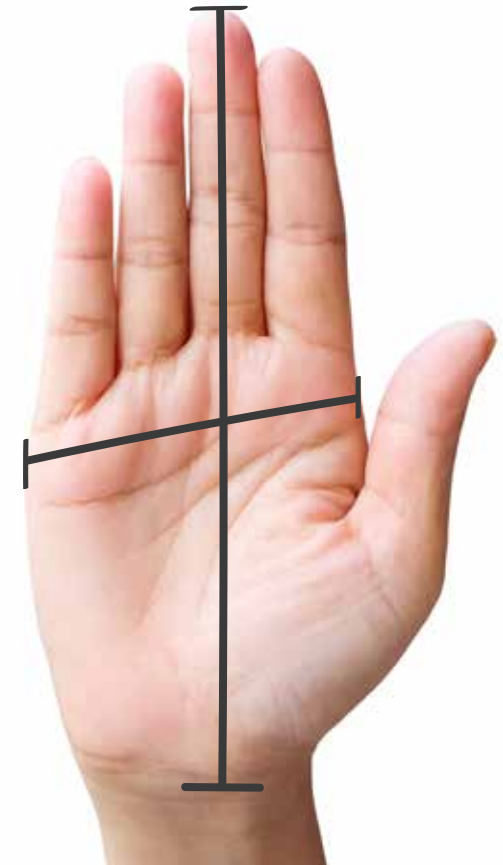

GLOVE SIZING CHART

| Size | Length (in) | Width (in) |
|--------|---|---|
| XS | 6 ³ / ₄ " - 7" | 3" - 3 ¹ / ₄ " |
| Small | 7" - 7 ¹ / ₄ " | 3 ¹ / ₄ " - 3 ¹ / ₂ " |
| Medium | 7 ¹ / ₄ " - 7 ³ / ₄ " | 3 ¹ / ₂ " - 3 ³ / ₄ " |
| Large | 7 ³ / ₄ " - 8 ¹ / ₄ " | 3 ³ / ₄ " - 4" |
| XL | 8 ¹ / ₄ " - 8 ³ / ₄ " | 4" - 4 ¹ / ₄ " |
| 2XL | 8 ³ / ₄ " - 9" | 4 ¹ / ₄ " - 4 ¹ / ₂ " |

Hand length is measured at the base of the hand at the wrist to the end of the middle finger.
Hand width is measured across the hand at the top of the palm (across the calluses).

*** please note that this glove sizing chart should only be used for DSI brand gloves ***