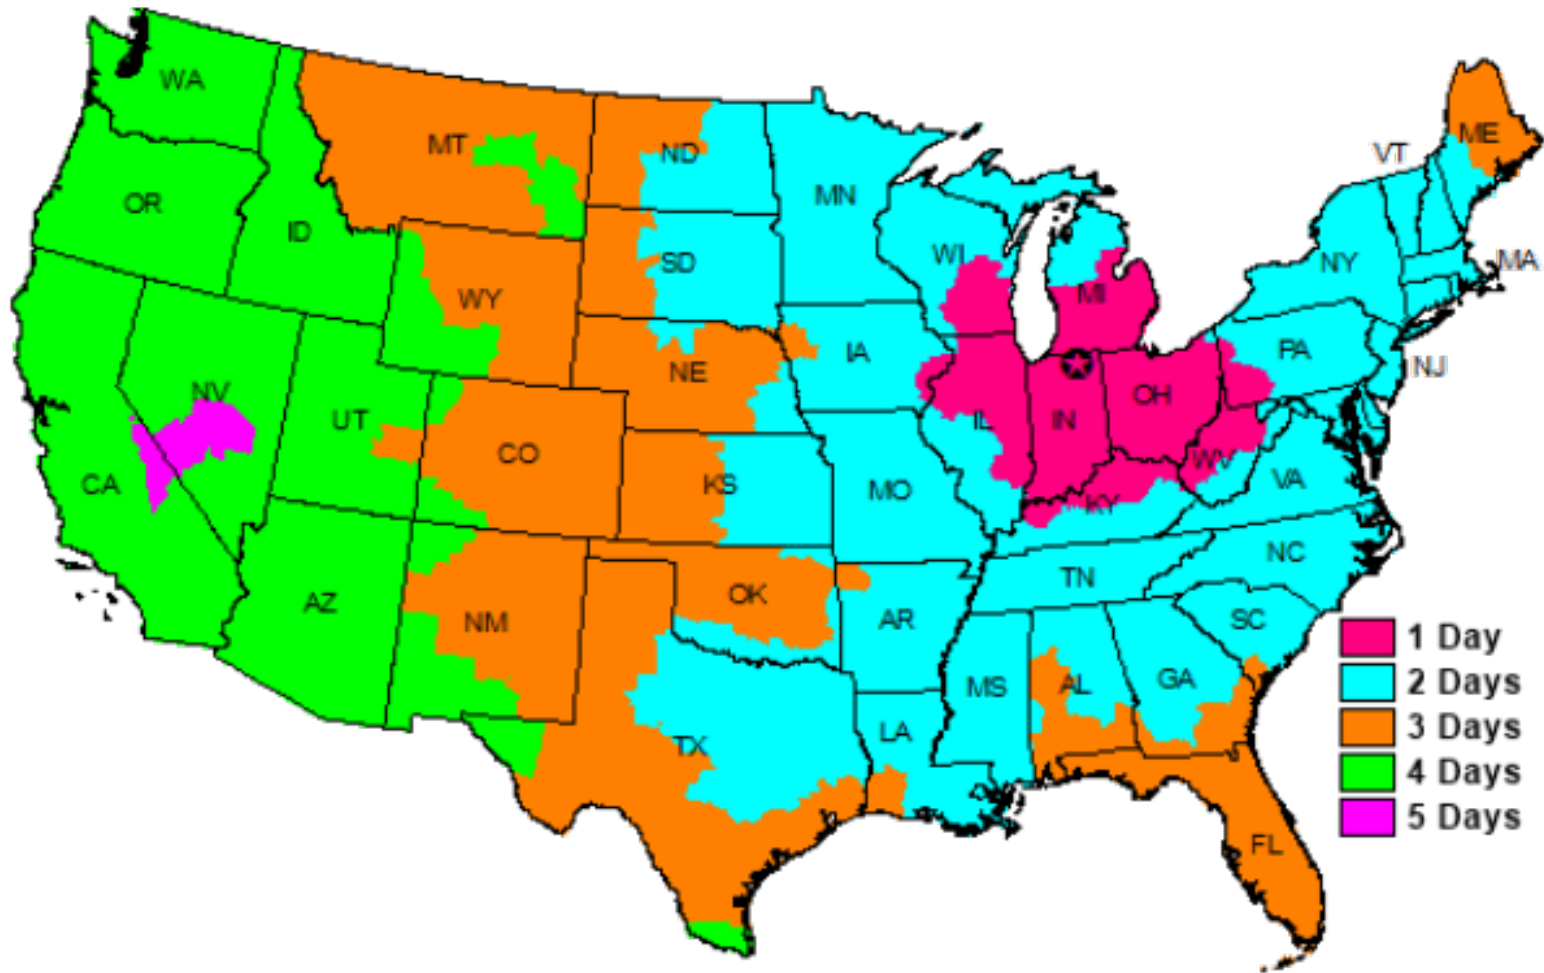

# FedEx Ground® Service Map

- This map is a general representation of transit times, for specific transit information, please refer to [fedex.com](http://fedex.com)
- This map illustrates service schedules in business days as of 04/01/2016 for FedEx Ground shipments